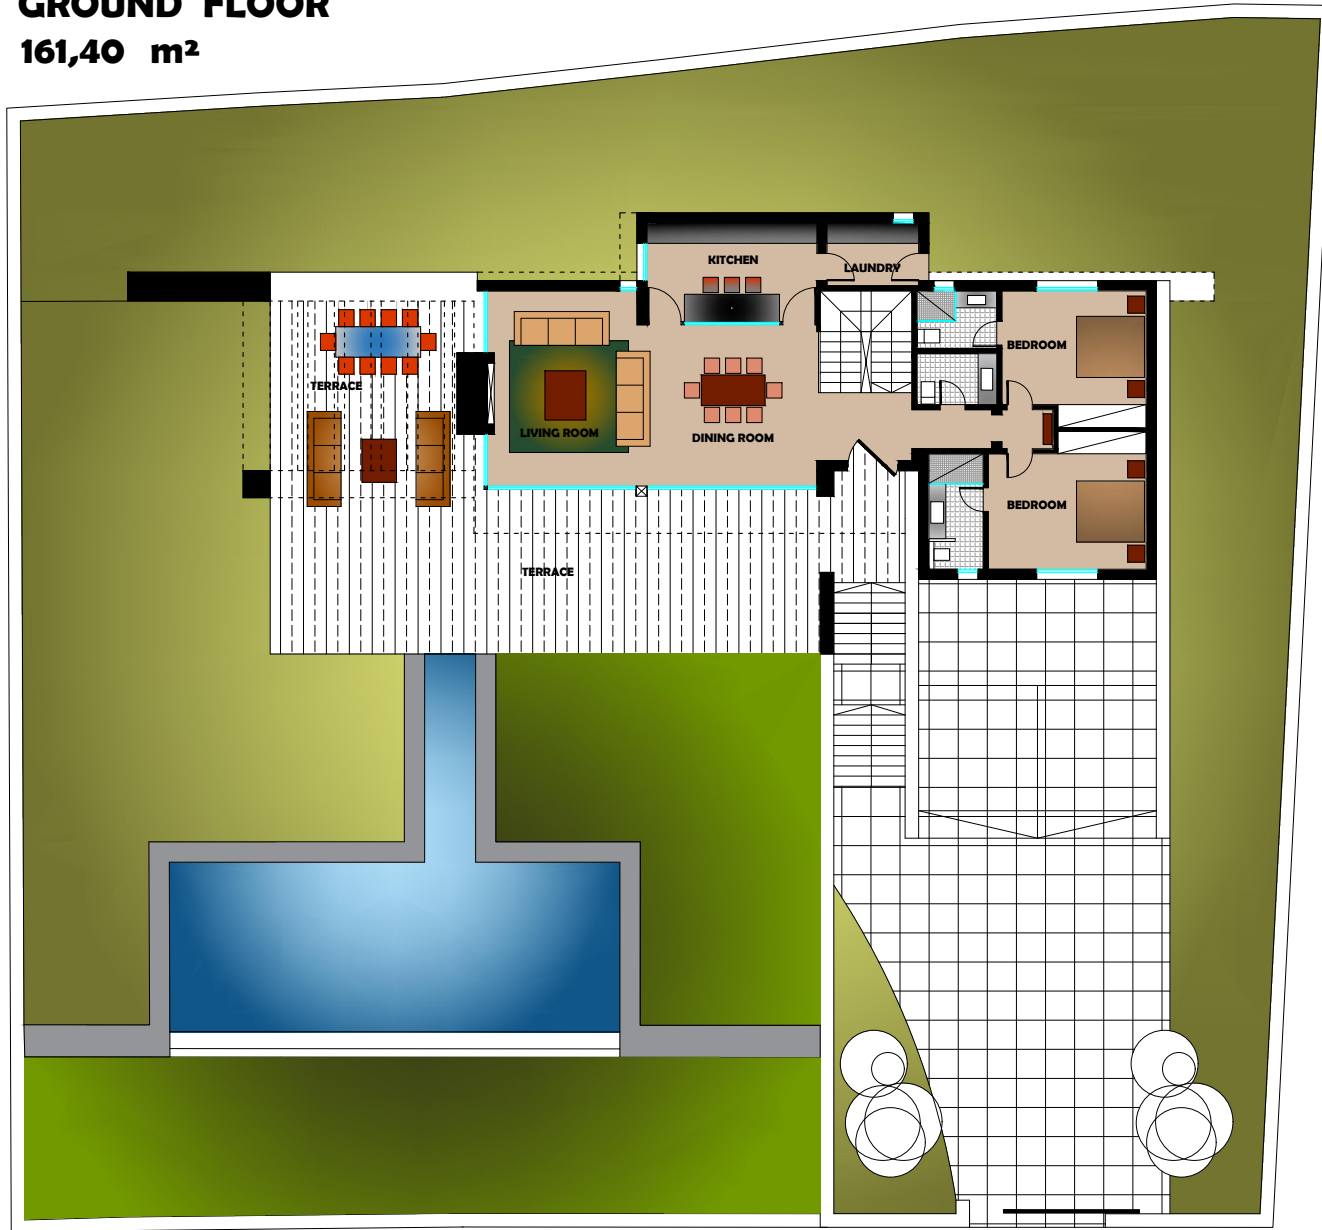

# LA PALOMA 68

GROUND FLOOR

161,40 m<sup>2</sup>