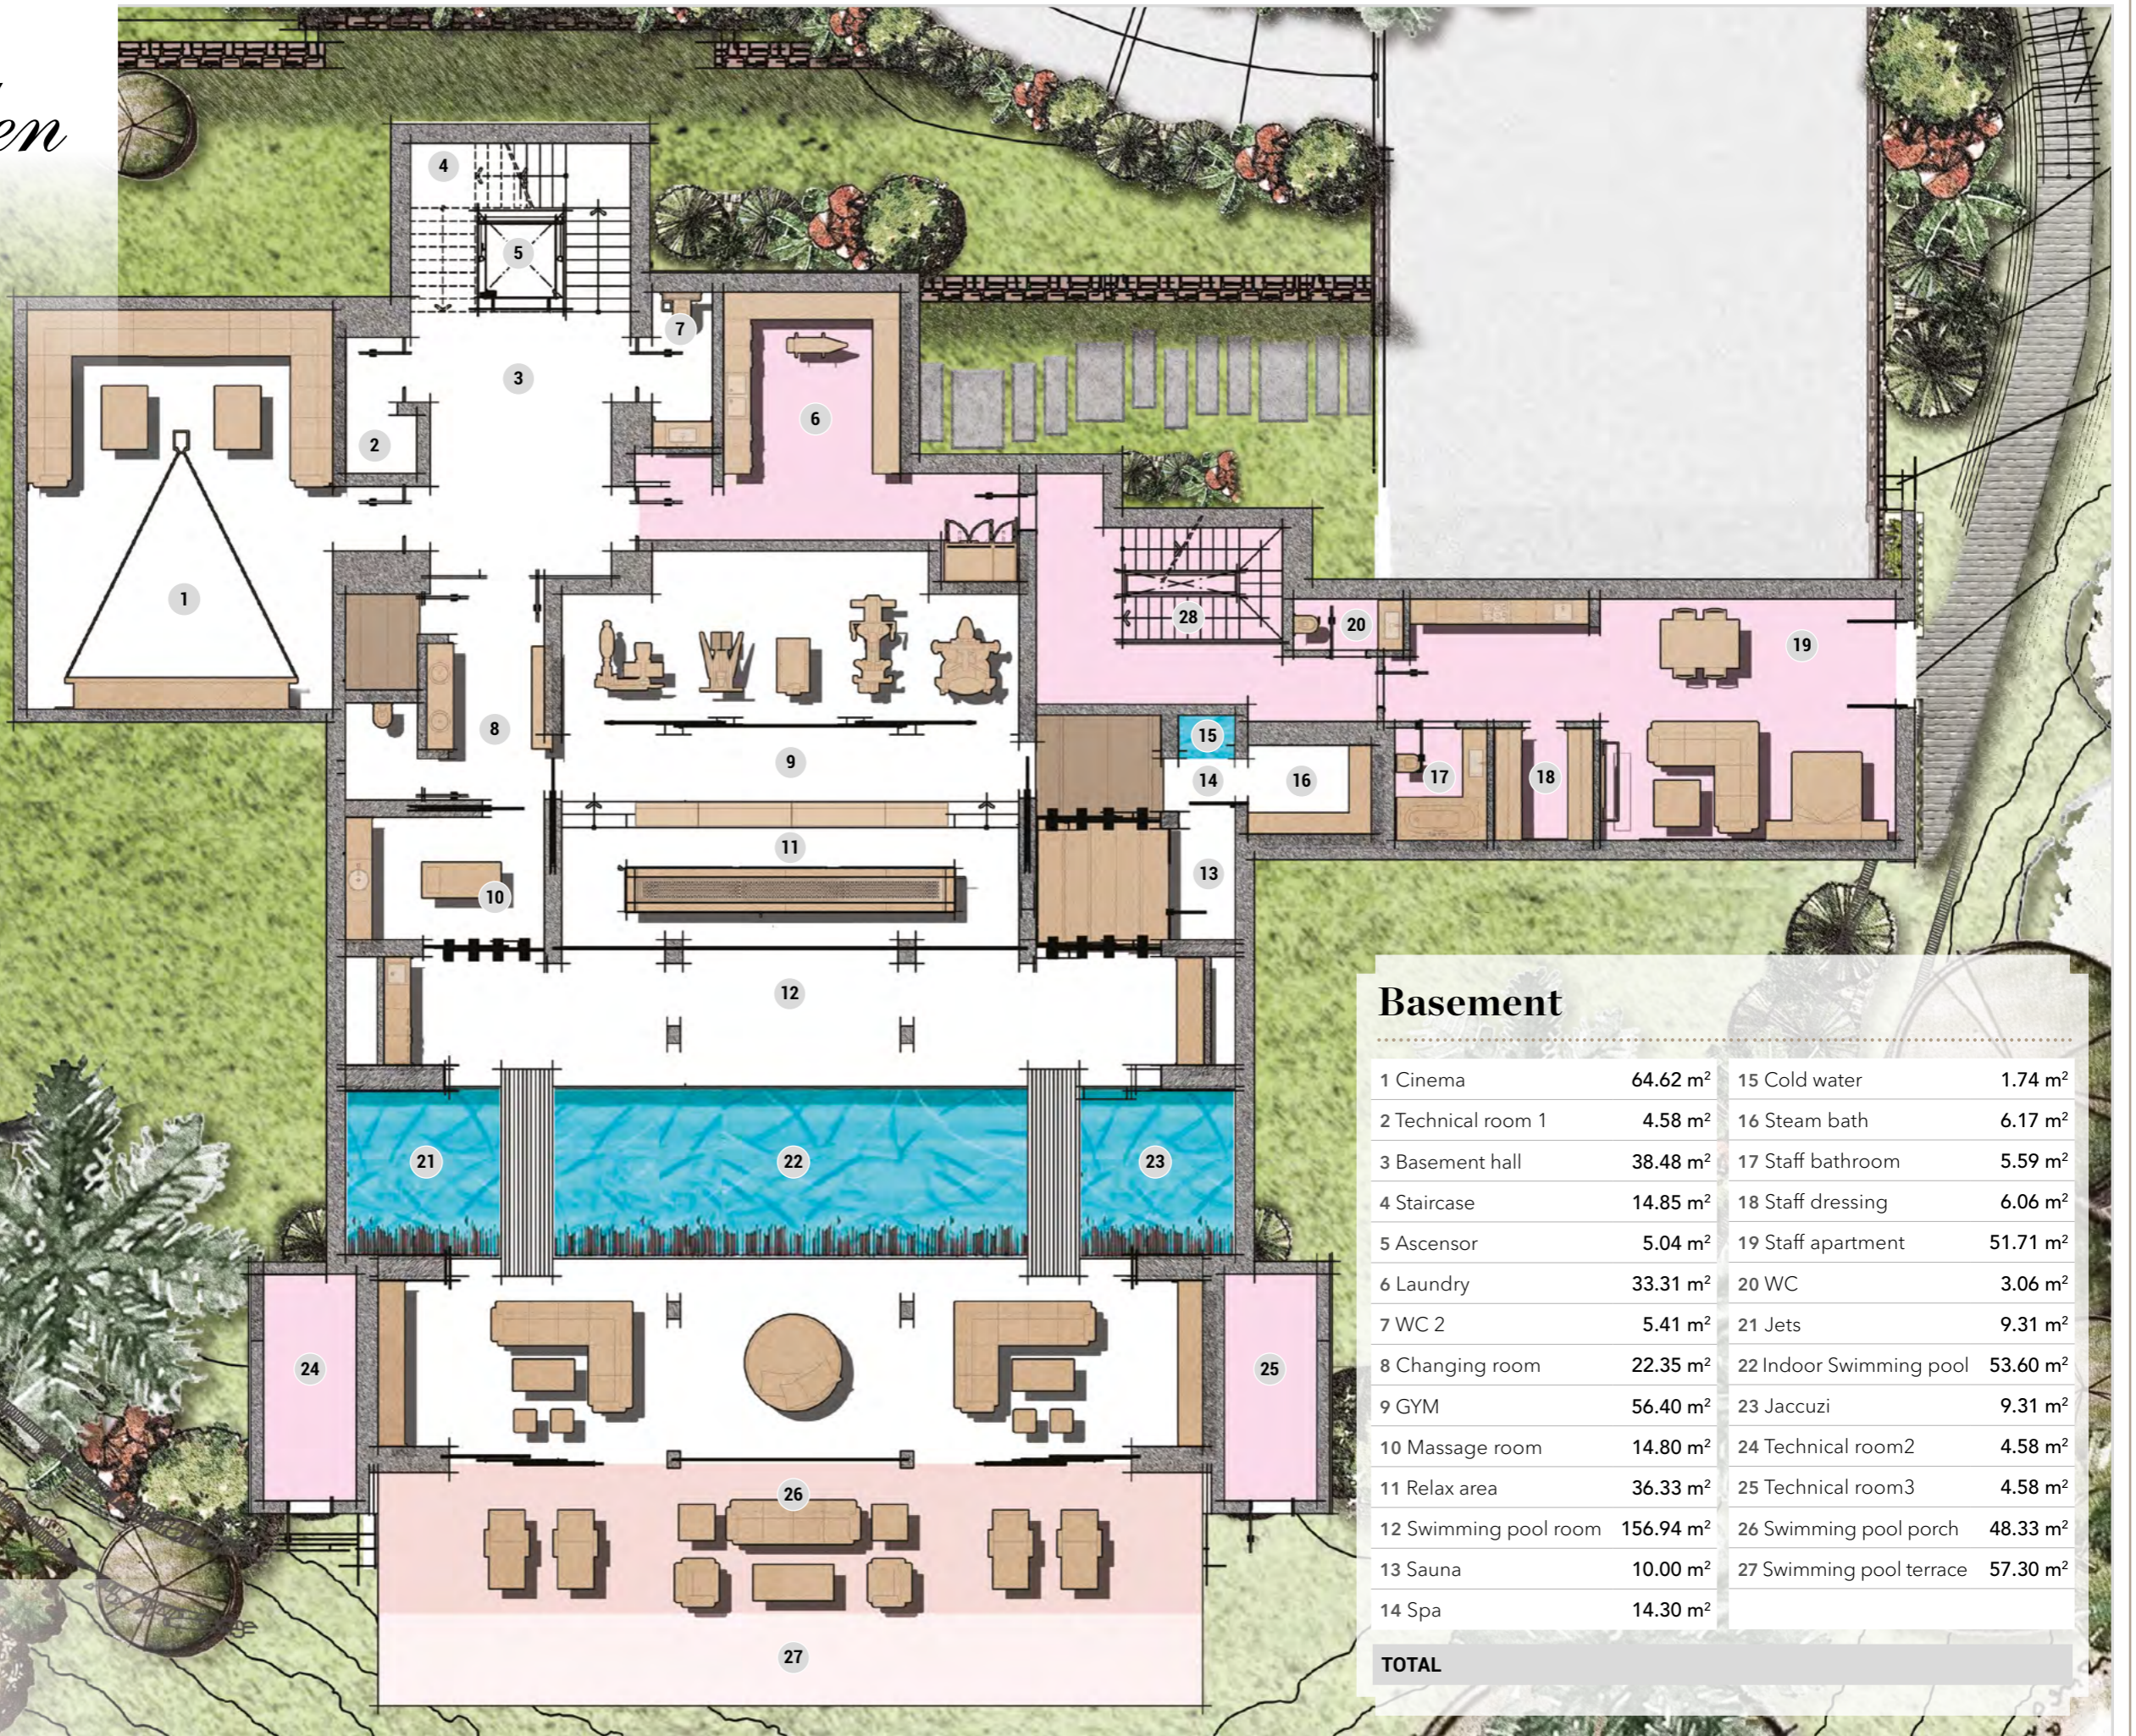

Villa Eden

— LA ZAGAleta —

Basement

1 Cinema	64.62 m ²	15 Cold water	1.74 m ²
2 Technical room 1	4.58 m ²	16 Steam bath	6.17 m ²
3 Basement hall	38.48 m ²	17 Staff bathroom	5.59 m ²
4 Staircase	14.85 m ²	18 Staff dressing	6.06 m ²
5 Ascensor	5.04 m ²	19 Staff apartment	51.71 m ²
6 Laundry	33.31 m ²	20 WC	3.06 m ²
7 WC 2	5.41 m ²	21 Jets	9.31 m ²
8 Changing room	22.35 m ²	22 Indoor Swimming pool	53.60 m ²
9 GYM	56.40 m ²	23 Jacuzzi	9.31 m ²
10 Massage room	14.80 m ²	24 Technical room2	4.58 m ²
11 Relax area	36.33 m ²	25 Technical room3	4.58 m ²
12 Swimming pool room	156.94 m ²	26 Swimming pool porch	48.33 m ²
13 Sauna	10.00 m ²	27 Swimming pool terrace	57.30 m ²
14 Spa	14.30 m ²		

TOTAL

North position

SCALE

1m 2m 3m 4m 5m